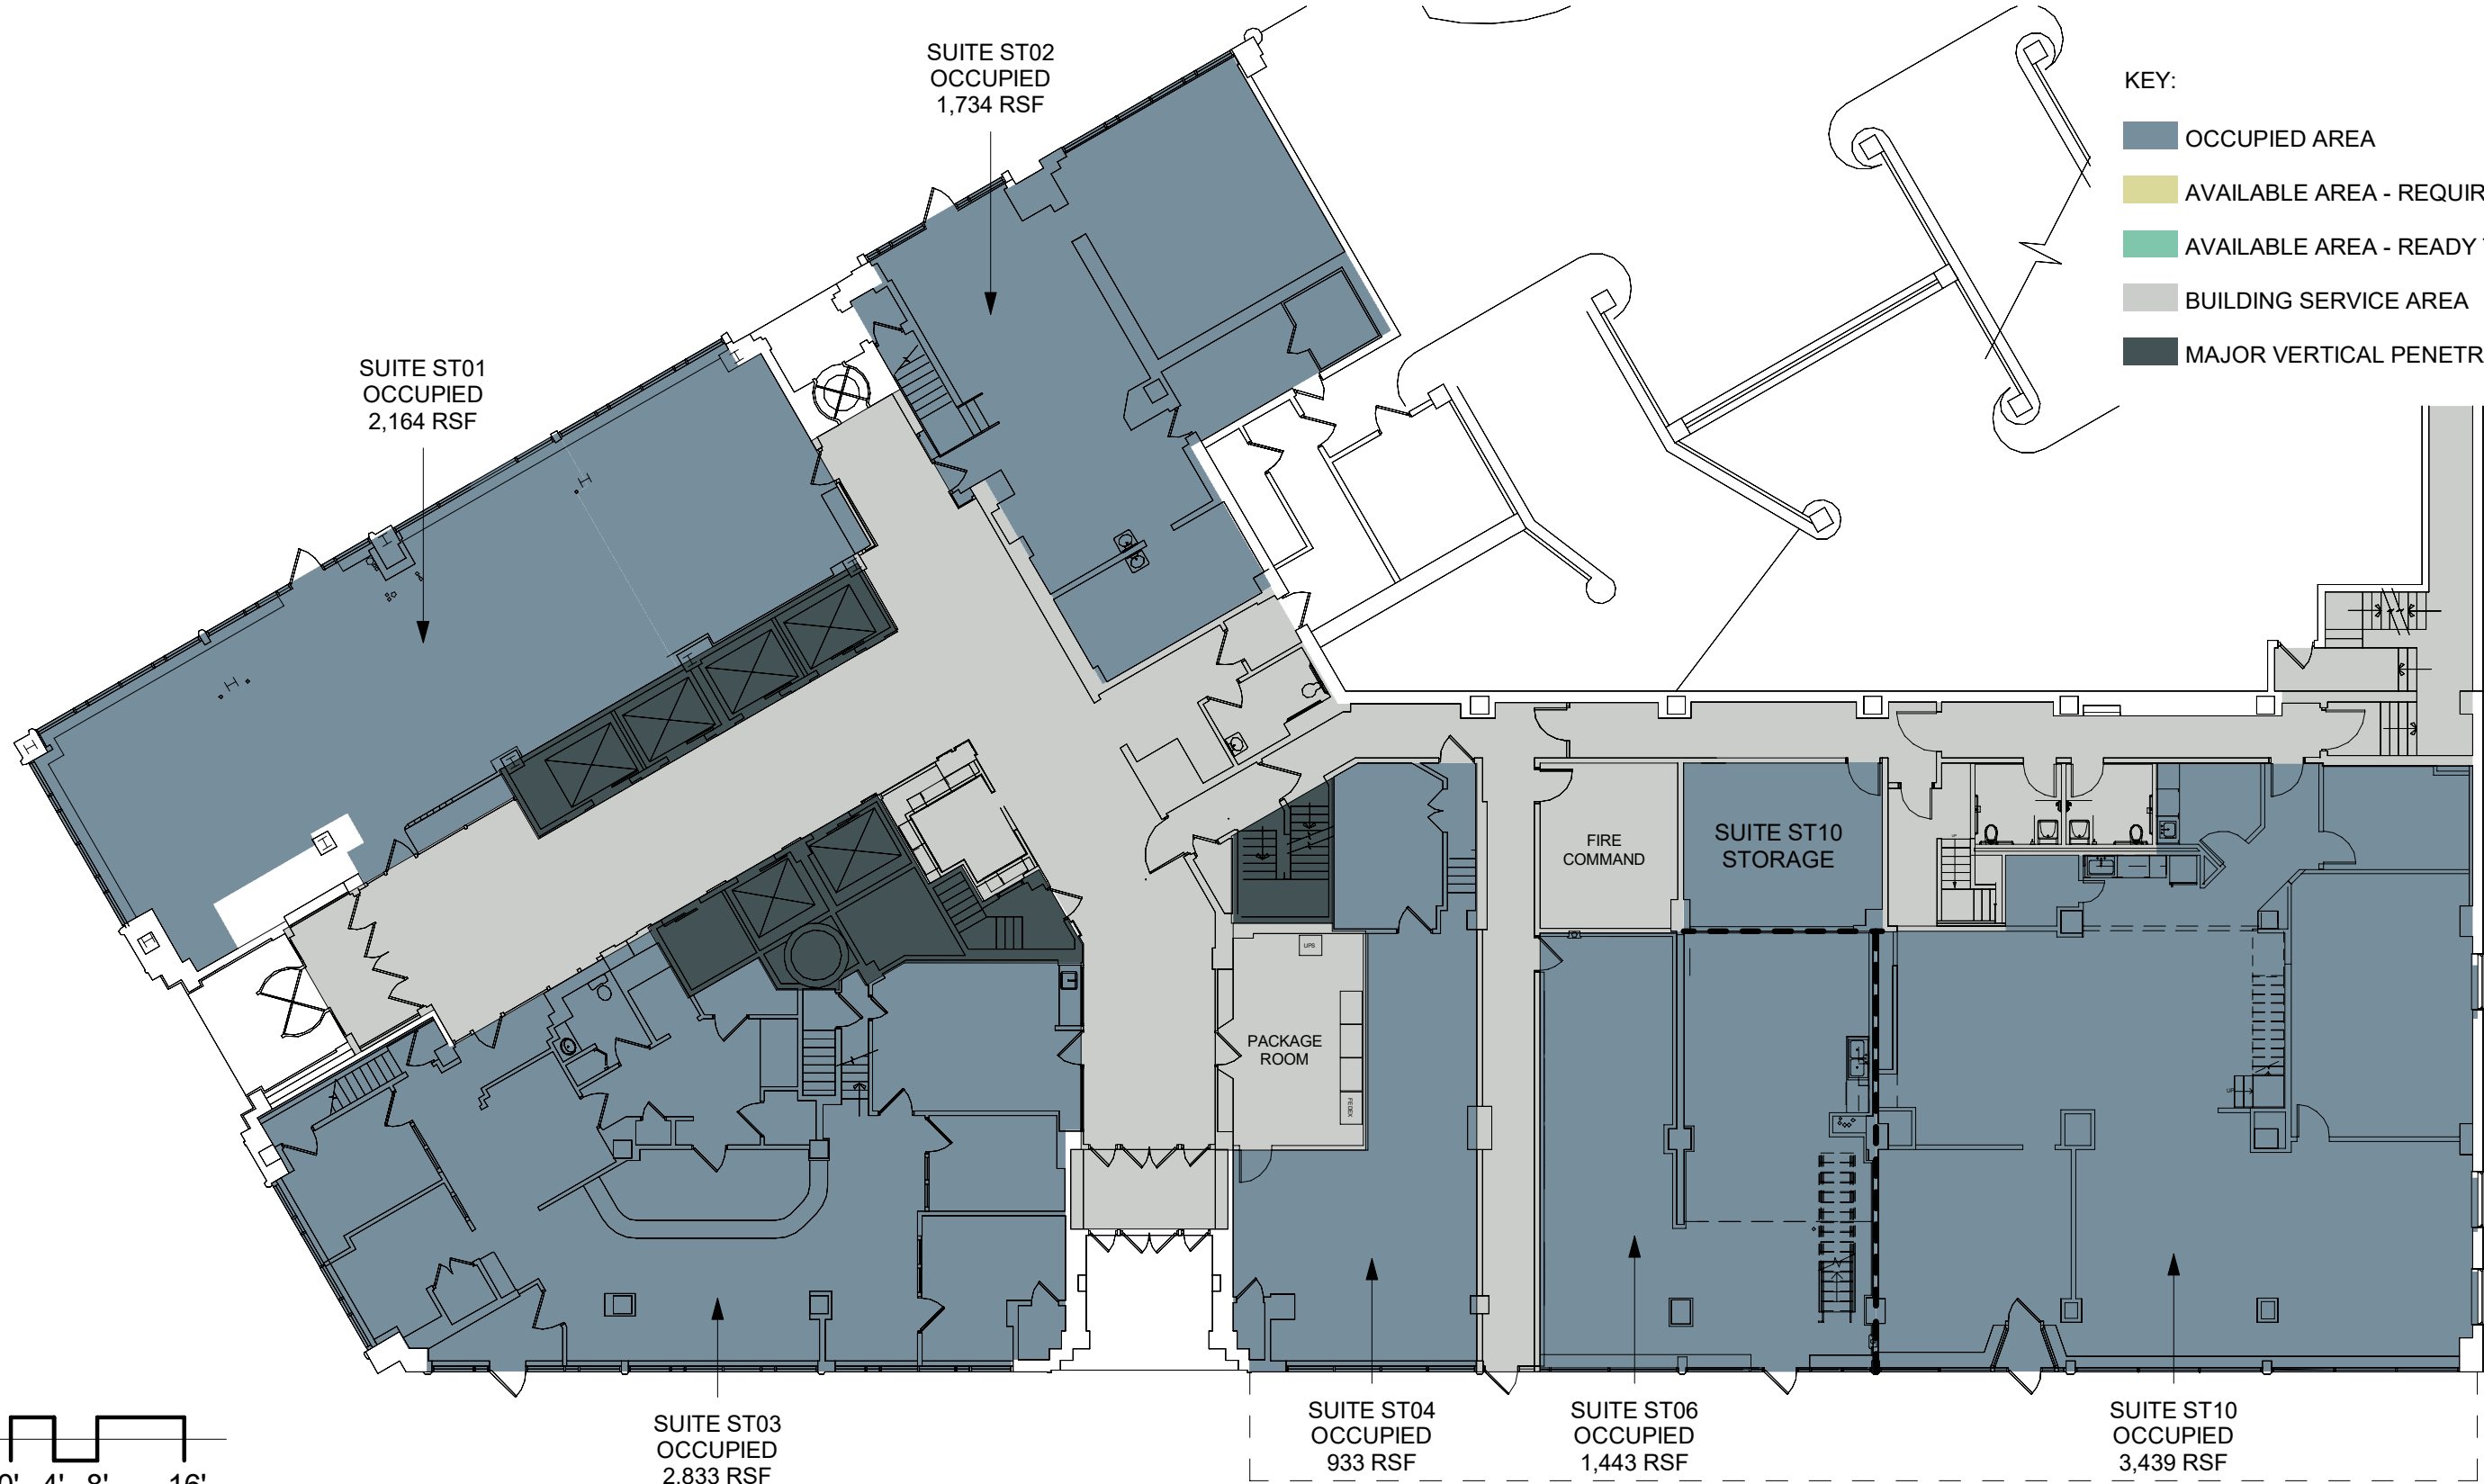

# STATE TOWER

109 South Warren Street, Syracuse, NY

Drawing Name: I:\Projects\2600\2613 - State Tower Building\2613.001.001-02 Lease Plans\ARCH\State Tower Leasing Plans 01-04-24.rvt  
Date Plotted: 1/10/2024 4:32:09 PM