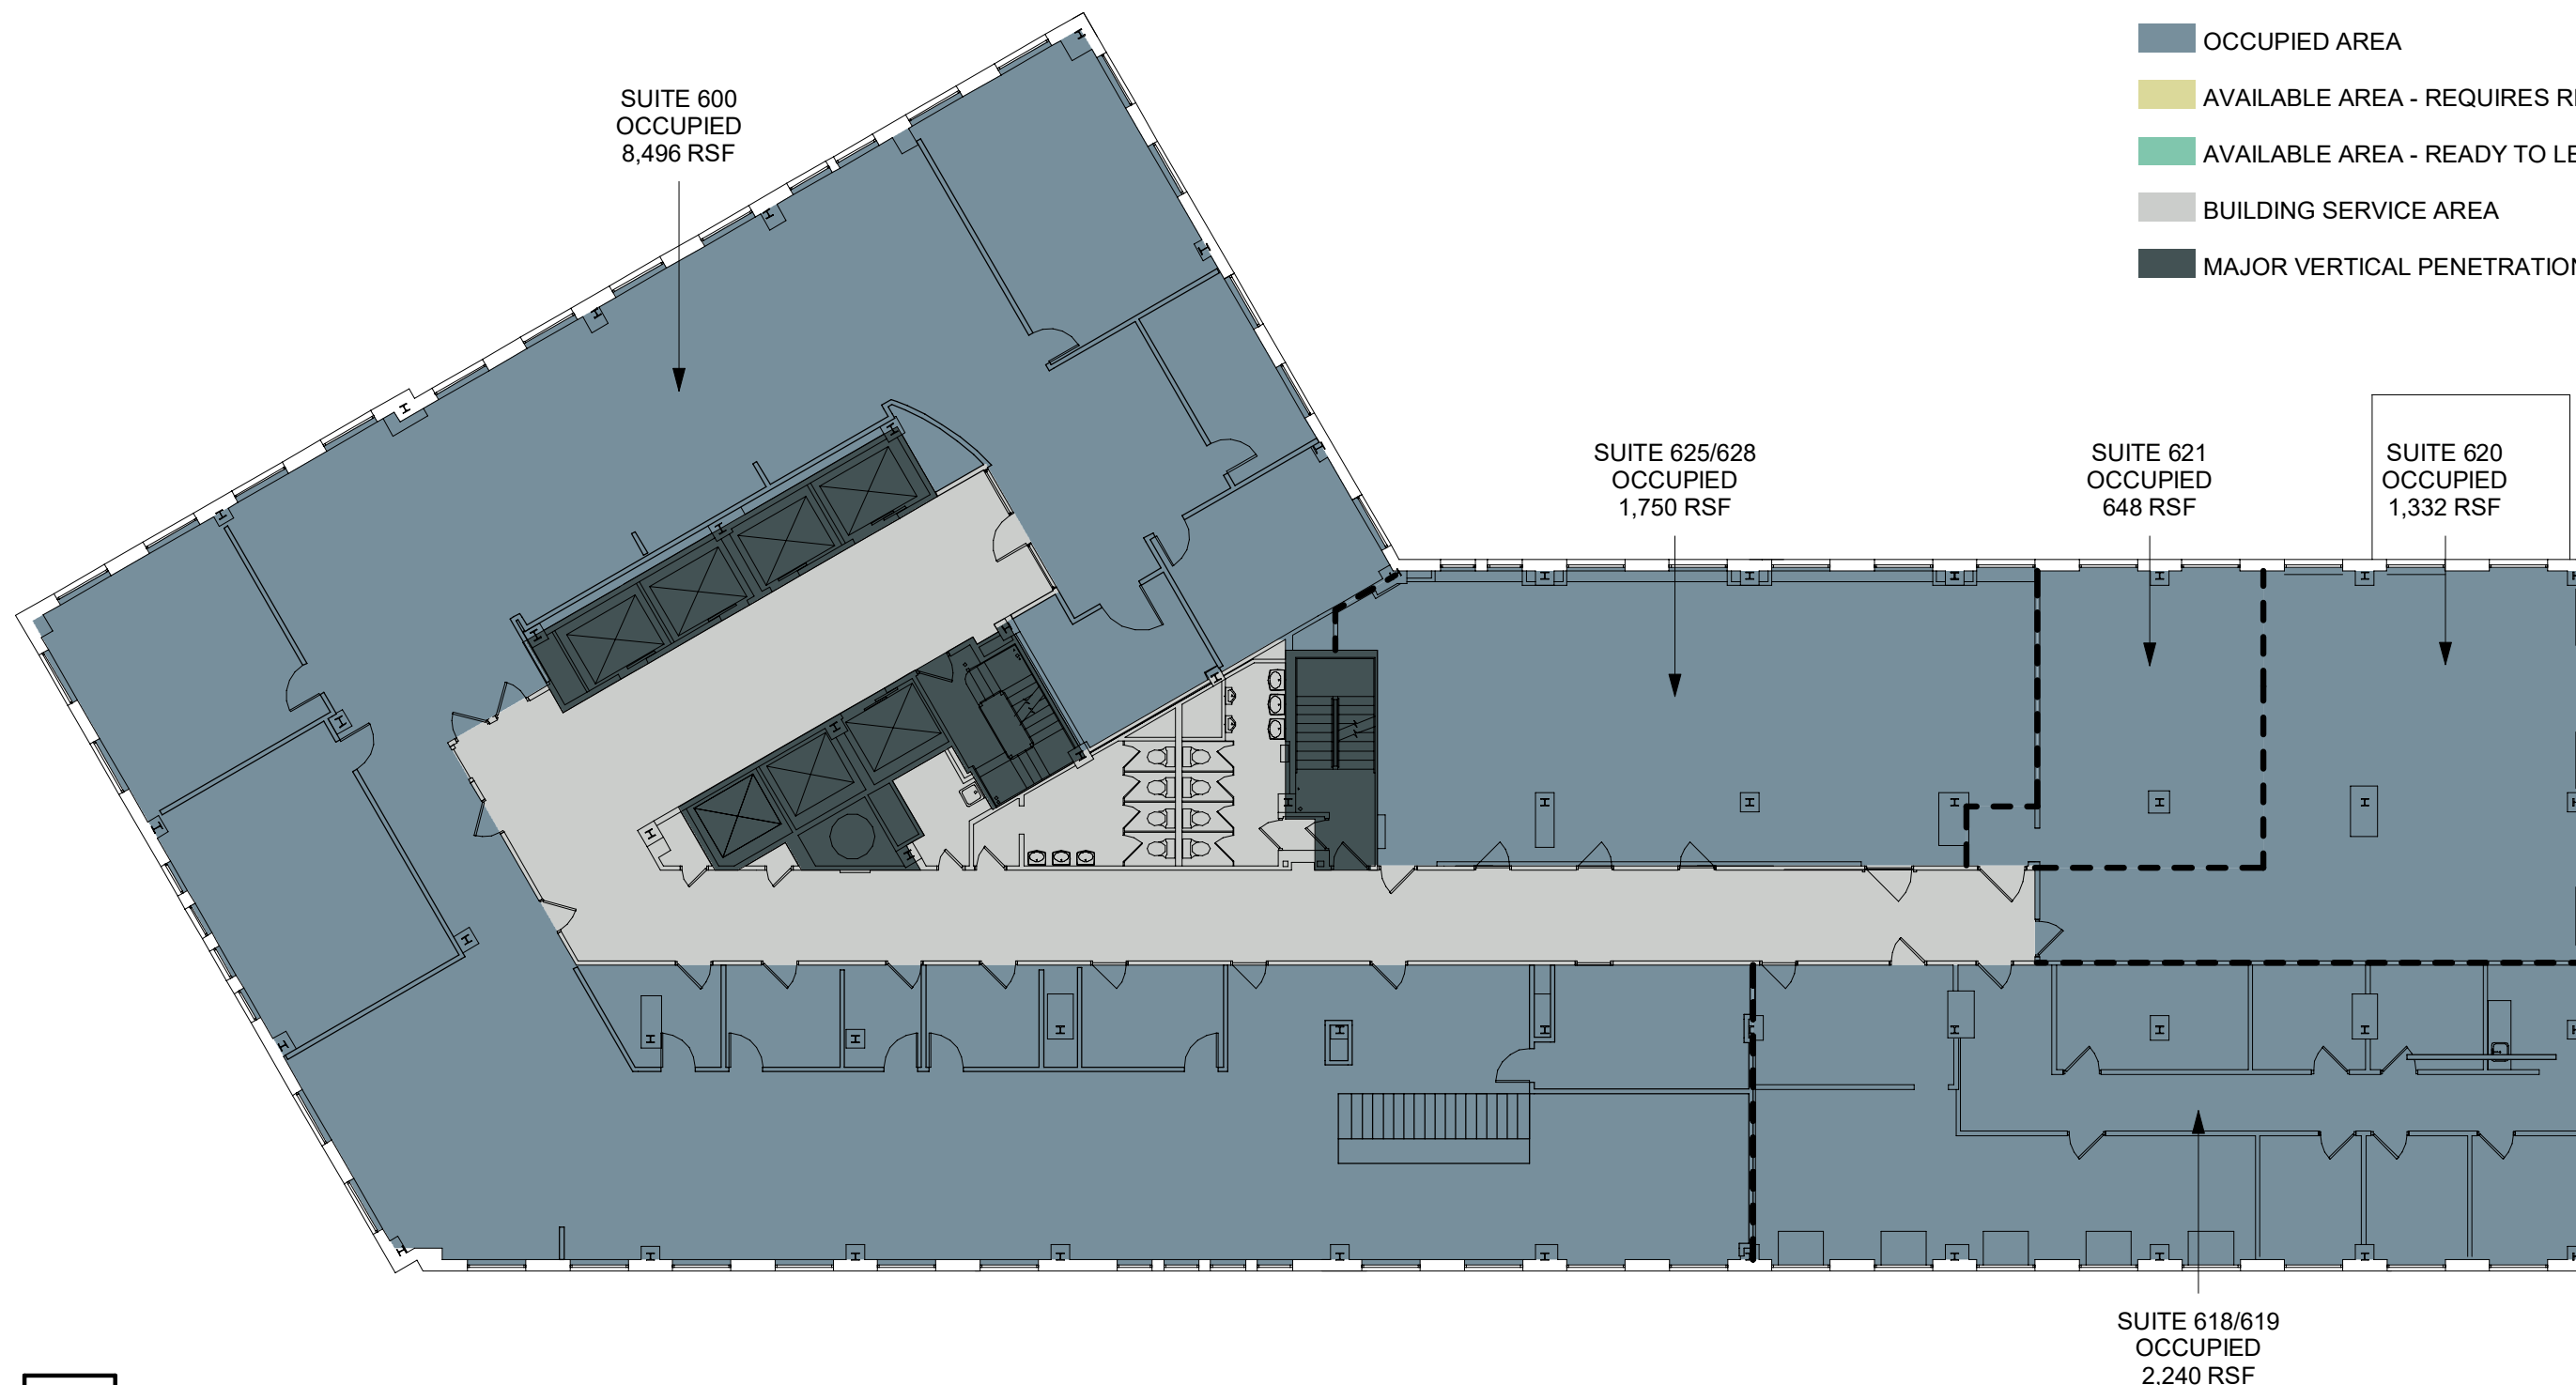

STATE TOWER

109 South Warren Street, Syracuse, NY

KEY:

- OCCUPIED AREA
- AVAILABLE AREA - REQUIRES RENOVATION
- AVAILABLE AREA - READY TO LEASE
- BUILDING SERVICE AREA
- MAJOR VERTICAL PENETRATIONS

Drawing Name: I:\Projects\2600\2613 - State Tower Building\2613.001.001-02 Lease Plans\ARCH\State Tower Leasing Plans 01-04-24.rvt
Date Plotted: 1/10/2024 4:32:11 PM