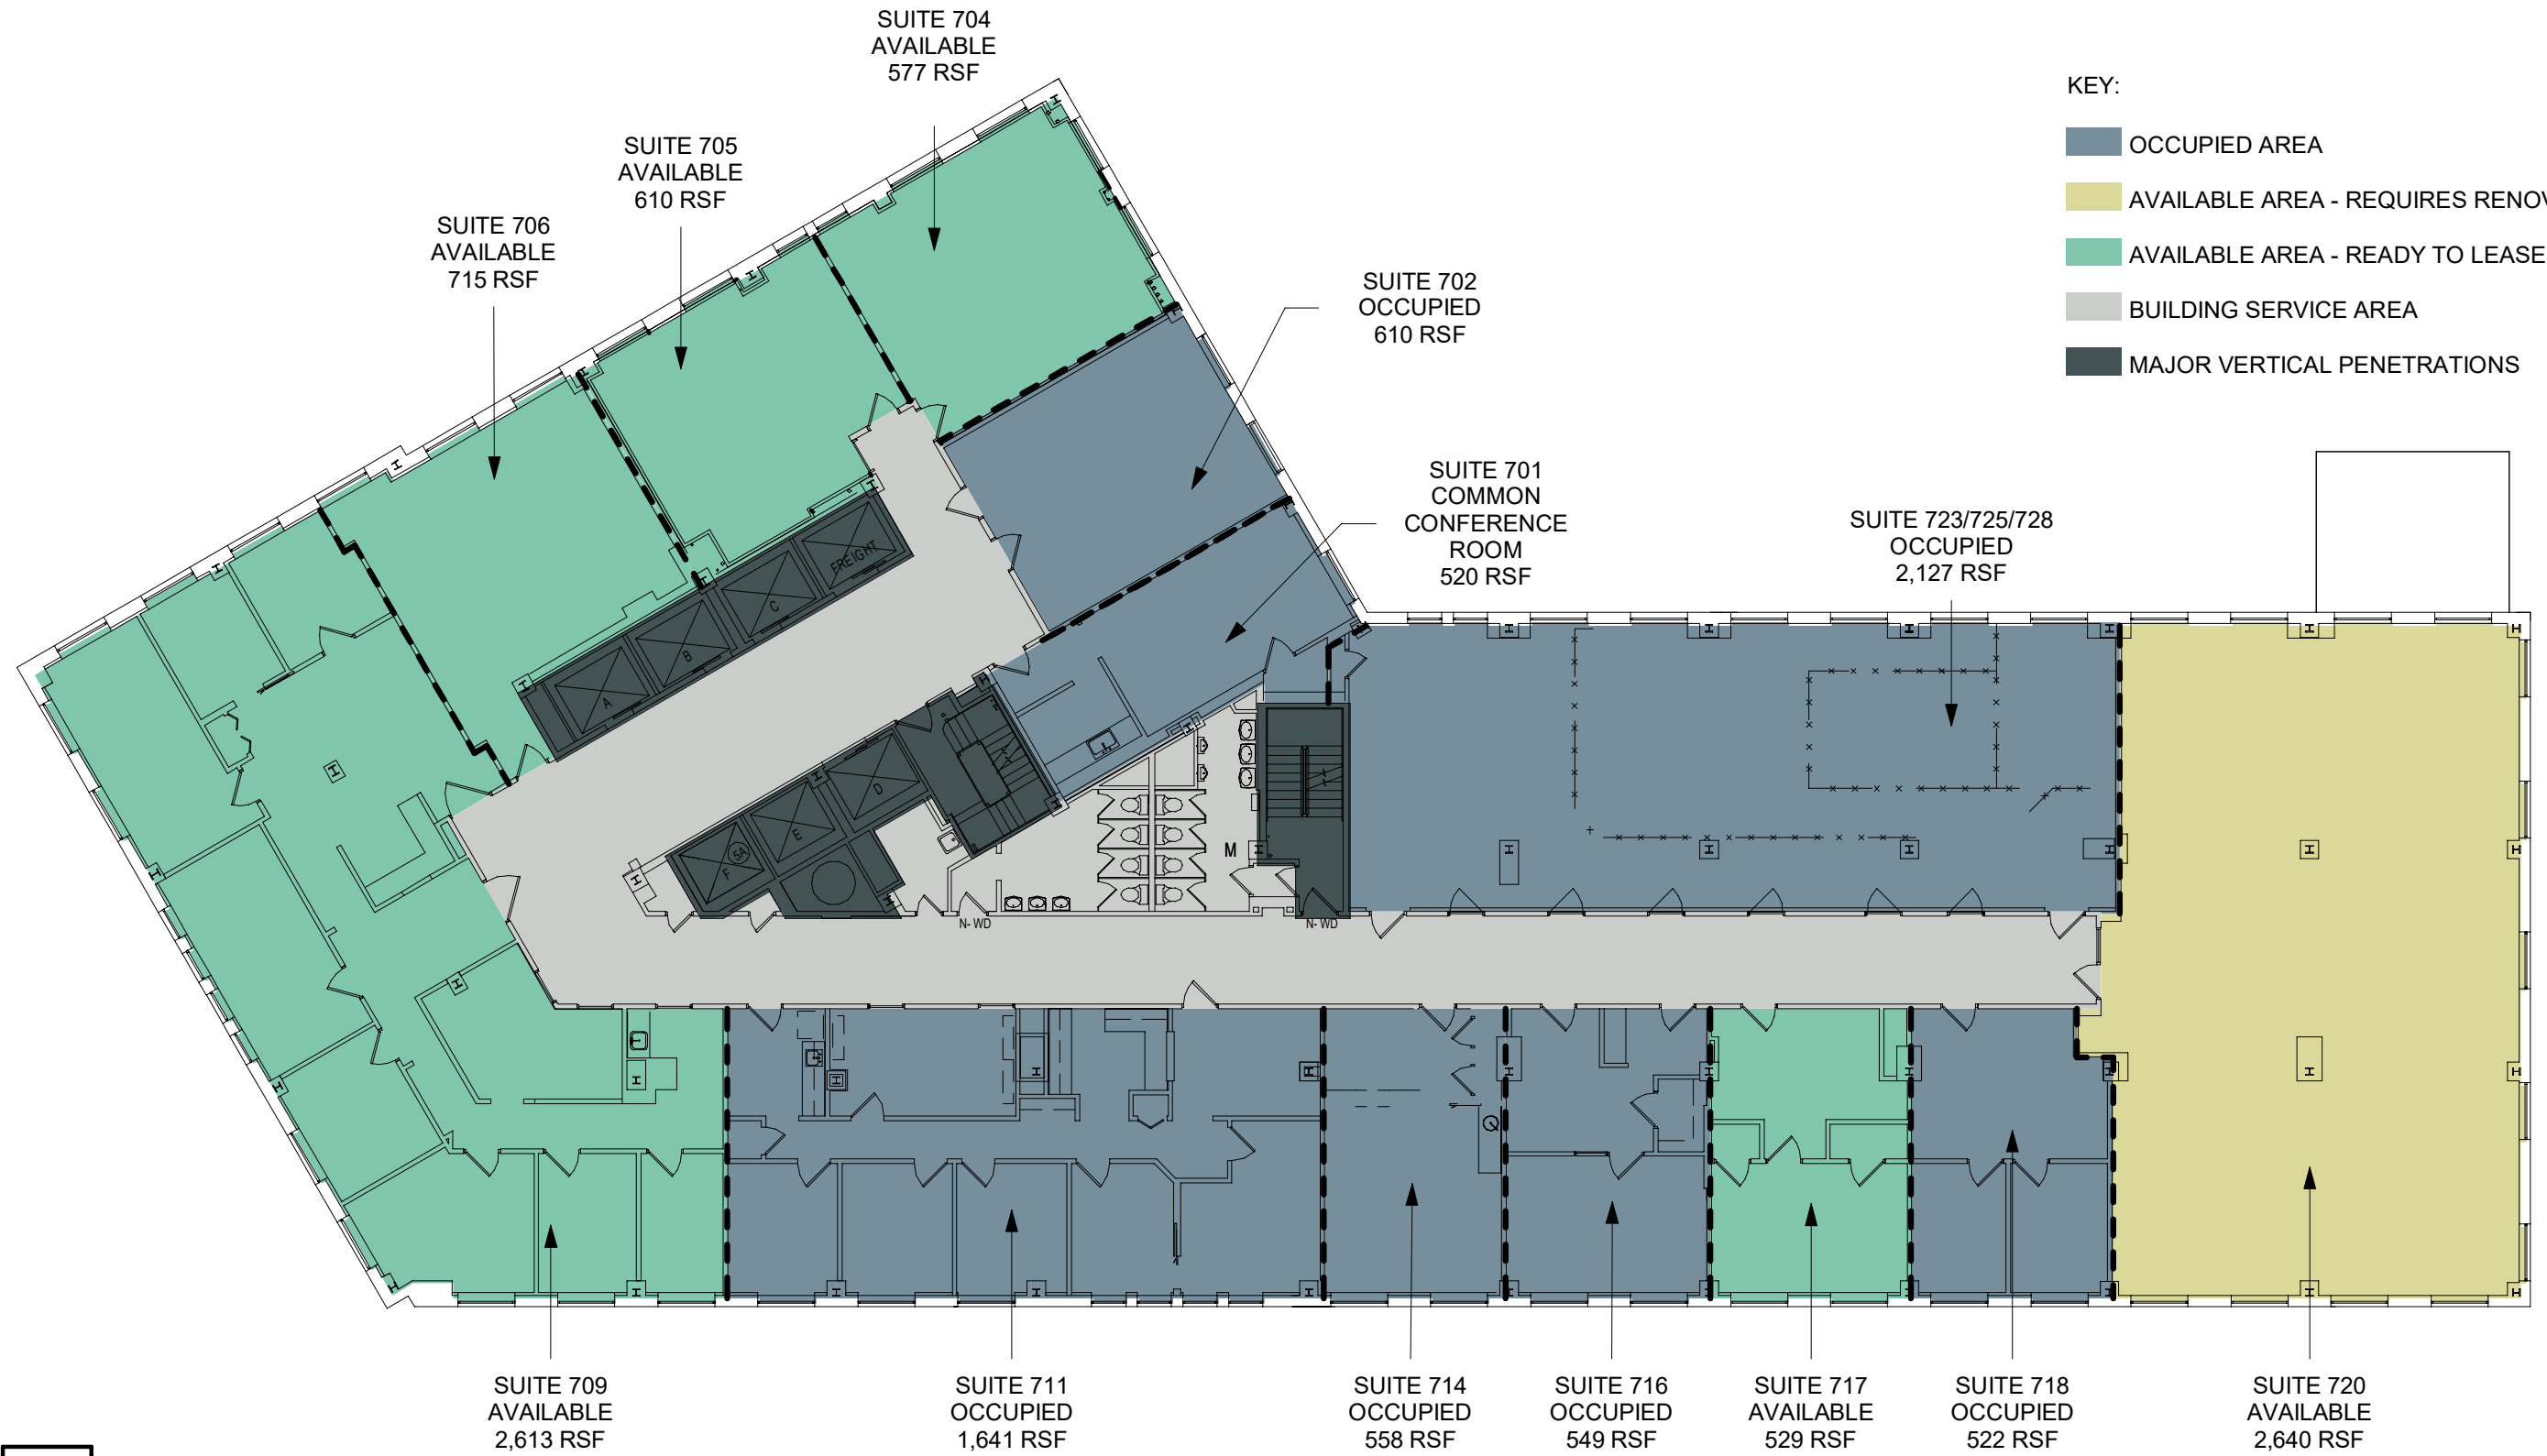

STATE TOWER

109 South Warren Street, Syracuse, NY

KEY:

- OCCUPIED AREA
- AVAILABLE AREA - REQUIRES RENOVATION
- AVAILABLE AREA - READY TO LEASE
- BUILDING SERVICE AREA
- MAJOR VERTICAL PENETRATIONS

Drawing Name: I:\Projects\2600\2613 - State Tower Building\2613.001.001-02 Lease Plans\ARCH\State Tower Leasing Plans 01-04-24.rvt
Date Plotted: 1/10/2024 4:32:11 PM